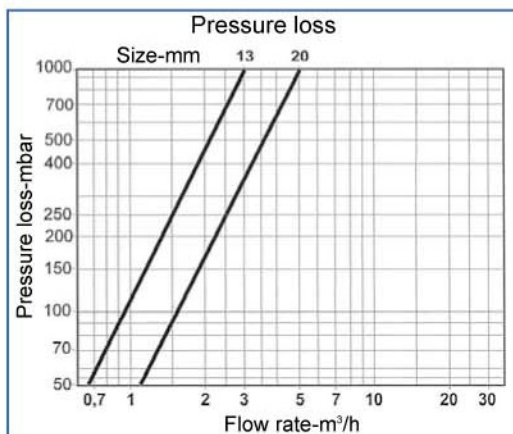

Alfa-Sj-Sdc

Water meter single jet
360° rotary dry dial

WaterTech

Single jet cold water meter - 360° rotary dry dial

Cold water turbine meter, "SUPERDRY" 360° rotary clockwork, no gearing dipped in water. Direct reading on eight counters. Single tangential jet. The movement of the dipped component is transmitted to the part contained in the specific vacuum capsule by means of a special magnetic joint, protected against external fields. The small volume within the measuring chamber and the special junction ring of the capsule ensure dilatation absorption and therefore frost resistance. Certified EEC 75/33 Class B. A version for hot water till 90° is available. A version for remote reading is also available.

THE ALFA-SJ-SDC WATER METER OFFERS THE FOLLOWING ADVANTAGES:

- Easy reading on 8 counters (5 black for cubic meters and 3 red for decimals) in a vacuum capsule.
- Complete reliability thanks to the magnetic transmission and to the anti-fraud system.
- Irrelevant pressure loss.
- Long operational life thanks to the low r.p.m. turbine and to the high quality of the materials.
- The vacuum sealed capsule prevents humidity and mist.
- Easy maintenance.

TECHNICAL DATA AND DIMENSIONS (Class B)

GAUGE	mm	15	20
	inches	1/2"	3/4"
Qmax	m³/h	3	5
Qn	m³/h	1,5/1,25	2,5
Qt	l/h	120	200
Qmin	l/h	30/25	50
PN	bar	16	16
Pressure loss (at Qmax)	bar	<1	<1
Starting flow	l/h	<10	<15
Minimum reading	lt	0,05	0,05
Maximum reading	m³	99.999	99.999
Weight (with connections)	Kg	0,65	0,95
Length L	mm	110	130
Width W	mm	72	72
Height H	mm	71	71