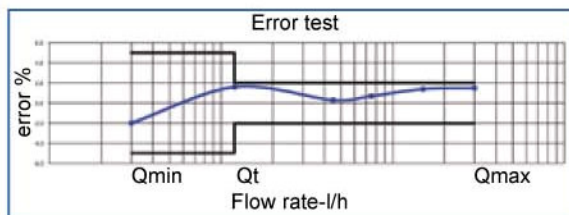

Alfa-Sj-Sdc

Water meter single jet
360° rotary dry dial

WaterTech

Single jet cold water meter - 360° rotary dry dial

Cold water turbine meter, "SUPERDRY" 360° rotary clockwork, no gearing dipped in water. Direct reading on eight counters. Single tangential jet. The movement of the dipped component is transmitted to the part contained in the specific vacuum capsule by means of a special magnetic joint, protected against external fields. The small volume within the measuring chamber and the special junction ring of the capsule ensure dilatation absorption and therefore frost resistance. Certified EEC 75/33 Class B. A version for hot water till 90° is available. A version for remote reading is also available.

THE ALFA-SJ-SDC WATER METER OFFERS THE FOLLOWING ADVANTAGES:

- Easy reading on 8 counters (5 black for cubic meters and 3 red for decimals) in a vacuum capsule.
- Complete reliability thanks to the magnetic transmission and to the anti-fraud system.
- Irrelevant pressure loss.
- Long operational life thanks to the low r.p.m. turbine and to the high quality of the materials.
- The vacuum sealed capsule prevents humidity and mist.
- Easy maintenance.

TECHNICAL DATA AND DIMENSIONS (Class B)

GAUGE	mm	15	20
	inches	1/2"	3/4"
Qmax	m³/h	3	5
Qn	m³/h	1,5/1,25	2,5
Qt	l/h	120	200
Qmin	l/h	30/25	50
PN	bar	16	16
Pressure loss (at Qmax)	bar	<1	<1
Starting flow	l/h	<10	<15
Minimum reading	lt	0,05	0,05
Maximum reading	m³	99.999	99.999
Weight (with connections)	Kg	0,65	0,95
Length L	mm	110	130
Width W	mm	72	72
Height H	mm	71	71