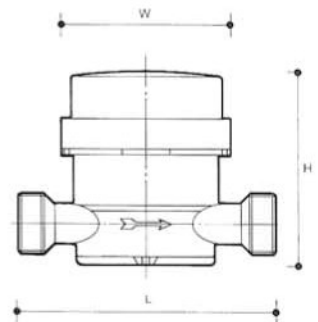

Alfa-Sj-Sdc

Water meter single jet
360° rotary dry dial

WaterTech

Single jet cold water meter - 360° rotary dry dial

Cold water turbine meter, "SUPERDRY" 360° rotary clockwork, no gearing dipped in water. Direct reading on eight counters. Single tangential jet. The movement of the dipped component is transmitted to the part contained in the specific vacuum capsule by means of a special magnetic joint, protected against external fields. The small volume within the measuring chamber and the special junction ring of the capsule ensure dilatation absorption and therefore frost resistance. Certified EEC 75/33 Class B. A version for hot water till 90° is available. A version for remote reading is also available.

TECHNICAL DATA AND DIMENSIONS (Class B)

GAUGE	mm	15	20
	inches	1/2"	3/4"
Qmax	m³/h	3	5
Qn	m³/h	1,5/1,25	2,5
Qt	l/h	120	200
Qmin	l/h	30/25	50
PN	bar	16	16
Pressure loss (at Qmax)	bar	<1	<1
Starting flow	l/h	<10	<15
Minimum reading	lt	0,05	0,05
Maximum reading	m³	99.999	99.999
Weight (with connections)	Kg	0,65	0,95
Length L	mm	110	130
Width W	mm	72	72
Height H	mm	71	71