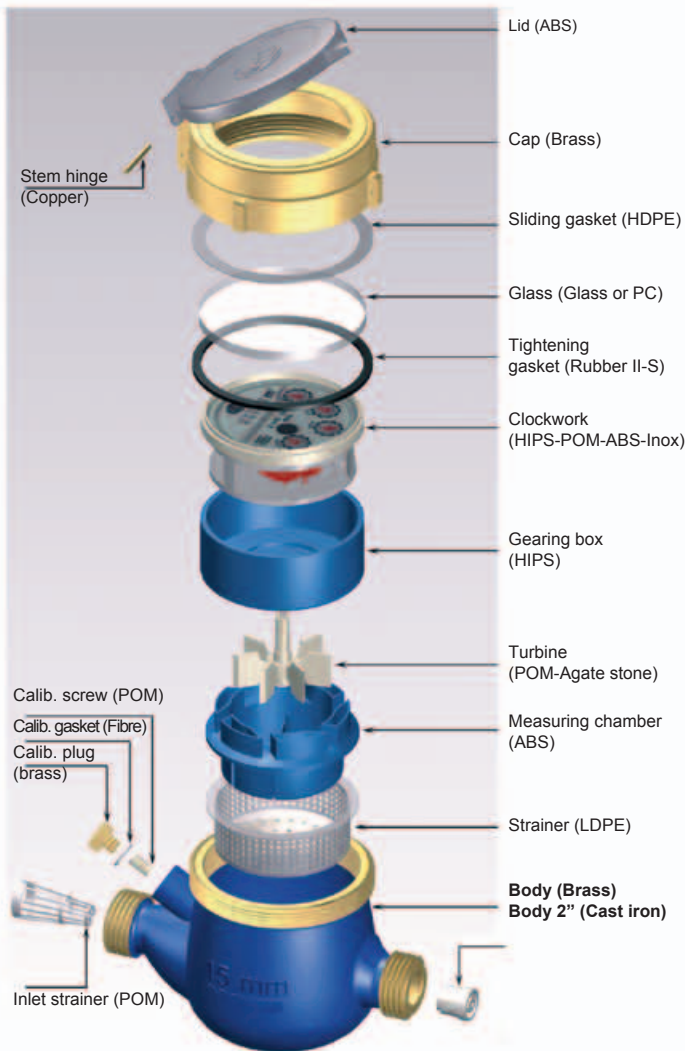

Beta-Mj-Wdc

Multi-jet type water meter
wet dial

AHS
alpe
HYDRAULIC SYSTEMS

Multi-jet type water meter - Wet dial type

An inferential multi-jet type meter for cold water, with straight reading wet register.
 The multi-jet impeller rotates in a measuring chamber (distributor) with a double row of tangential holes.
 The chamber is made of self-cleaning synthetic resin.

THE BETA-MJ-WDC WATER METER OFFERS THE FOLLOWING ADVANTAGES:

- Easy reading on straight register which is located in water filled housing, but isolated from working water preventing impurities to interfere with totalizer's reading.
- Highest reliability thanks to the mechanical transmission of movement.
- Excellent hydraulic performance: EEC approval 75/33 Class B and C.
- Long operating life thanks to the low number of impeller revolutions per cubic meter and to the high quality of the materials.
- Easy maintenance.
- The meter can be installed both on horizontal and vertical pipes

**Body 2" cast iron - Available also in flanged version