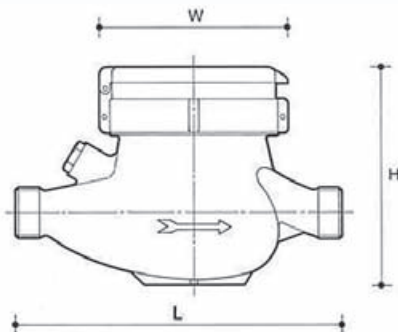

Beta-Mj-Wdc

Multi-jet type water meter
wet dial

AHS
alpe
HYDRAULIC SYSTEMS

Multi-jet type water meter - Wet dial type

An inferential multi-jet type meter for cold water, with straight reading wet register.
 The multi-jet impeller rotates in a measuring chamber (distributor) with a double row of tangential holes.
 The chamber is made of self-cleaning synthetic resin.

THE BETA-MJ-WDC WATER METER OFFERS THE FOLLOWING ADVANTAGES:

- Easy reading on straight register which is located in water filled housing, but isolated from working water preventing impurities to interfere with totalizer's reading.
- Highest reliability thanks to the mechanical transmission of movement.
- Excellent hydraulic performance: EEC approval 75/33 Class B and C.
- Long operating life thanks to the low number of impeller revolutions per cubic meter and to the high quality of the materials.
- Easy maintenance.
- The meter can be installed both on horizontal and vertical pipes

TECHNICAL DATA AND DIMENSIONS (Class B)

| GAUGE | mm | 15 | 20 | 25 | 30 | 40 | 50** |
|----------------------------------|--------|-----------------|--------|---------|---------|---------|---------|
| | inches | 1/2" | 3/4" | 1" | 1.1/4" | 1.1/2" | 2" |
| Qmax | m³/h | 3 | 5 | 7 | 12 | 20 | 30 |
| Qn | m³/h | 1,5 | 2,5 | 3,5 | 6 | 10 | 15 |
| Qt | l/h | 120 | 200 | 280 | 480 | 800 | 3000 |
| Qmin | l/h | 30 | 50 | 70 | 120 | 200 | 450 |
| PN | bar | 16 | 16 | 16 | 16 | 16 | 16 |
| Pressure loss (at Qmax) | bar | <1 | <1 | <1 | <1 | <1 | <1 |
| Sensitivity | l/h | <10 | <15 | <20 | <20 | <40 | <40 |
| Minimum reading | lt | 0,05 | 0,05 | 0,05 | 0,05 | 0,5 | 0,5 |
| Lettura massima | m³ | 99.999 | 99.999 | 99.999 | 99.999 | 999.999 | 999.999 |
| Weight (with connections) | Kg | 1,45 | 1,65 | 2,65 | 2,90 | 5,50 | 8,90 |
| Length L | mm | 110-145-165-170 | 190 | 160-260 | 160-260 | 200-300 | 300 |
| Width W | mm | 99 | 99 | 104 | 104 | 125 | 125 |
| Height H | mm | 104 | 109 | 112 | 117 | 147 | 172 |