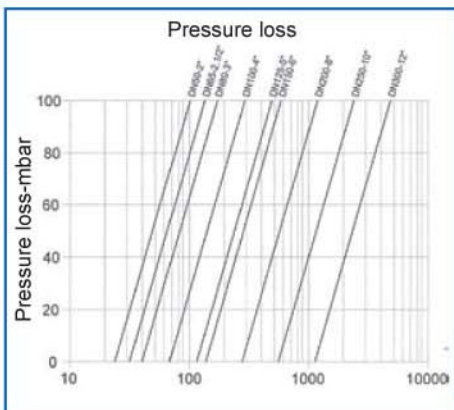

Delta-Sj-Sdc

Irrigation impeller
water meter - dry dial

WaterTech

This model is available in the following versions:

- **Delta P** (Standard) *clockwork and head both in plastic*
- **Delta C** *"Copper Can" clockwork and plastic head*
- **Delta P+M** *plastic clockwork and metal head*
- **Delta C+M** *"Copper Can" clockwork and metal head*

Irrigation impeller water meter - dry dial

DELTA-SJ-SDC can work in presence of high flowrates causing negligible head-loss.
 The dial plate and the straight reading type totalizer are located in a sealed, dry, under vacuum housing. The water meter DELTA-SG-SDC is pre-equipped for application of a pulse emitter reed switch type. The magnetic type movement transmission is protected against external magnetic fields by a suitable iron screen.
 Easy maintenance is assured by the interchangeable mechanism construction.
 It can be installed on horizontal or vertical pipes.

TECHNICAL DATA AND DIMENSIONS

GAUGE	mm	50	65	80	100	125	150	200	250	300
	inches	2"	2.1/2"	3"	4"	5"	6"	8"	10"	12"
Qmax	m ³ /h	70	100	150	250	350	500	900	1200	1600
Qn	m ³ /h	35	50	75	125	175	250	450	600	800
Qt	m ³ /h	10,5	15	22,5	37,5	52,5	75	135	180	240
Qmin	m ³ /h	2,8	4	6	10	14	20	36	48	64
PN	bar	16	16	16	16	16	16	16	16	16
Pressure drop (at Qmax)	bar	<0,1	<0,1	<0,1	<0,1	<0,1	<0,1	<0,1	<0,1	<0,1
Minimum reading	lt	5	5	5	5	5	5	5	50	50
Maximum reading	m ³	10 ⁷	10 ⁷	10 ⁷	10 ⁷	10 ⁷	10 ⁷	10 ⁷	10 ⁸	10 ⁸
Weight	Kg	10,50	12,00	13,00	17,50	21,50	33,00	47,00	70,00	85,00
L	mm	200	200	225	250	250	300	350	450	500
H	mm	160	175	196	215	245	280	330	395	450