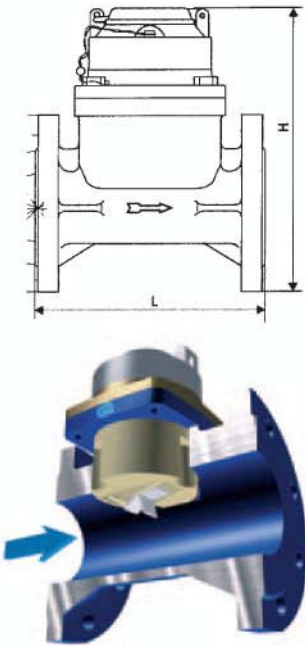

Delta-Sj-Sdc

Irrigation impeller
water meter - dry dial

WaterTech

This model is available in the following versions:

- **Delta P** (Standard) *clockwork and head both in plastic*
- **Delta C** *"Copper Can" clockwork and plastic head*
- **Delta P+M** *plastic clockwork and metal head*
- **Delta C+M** *"Copper Can" clockwork and metal head*

Irrigation impeller water meter - dry dial

DELTA-SJ-SDC can work in presence of high flowrates causing negligible head-loss.
 The dial plate and the straight reading type totalizer are located in a sealed, dry, under vacuum housing. The water meter DELTA-SG-SDC is pre-equipped for application of a pulse emitter reed switch type. The magnetic type movement transmission is protected against external magnetic fields by a suitable iron screen.
 Easy maintenance is assured by the interchangeable mechanism construction.
 It can be installed on horizontal or vertical pipes.

TECHNICAL DATA AND DIMENSIONS

GAUGE	mm	50	65	80	100	125	150	200	250	300
	inches	2"	2.1/2"	3"	4"	5"	6"	8"	10"	12"
Qmax	m ³ /h	70	100	150	250	350	500	900	1200	1600
Qn	m ³ /h	35	50	75	125	175	250	450	600	800
Qt	m ³ /h	10,5	15	22,5	37,5	52,5	75	135	180	240
Qmin	m ³ /h	2,8	4	6	10	14	20	36	48	64
PN	bar	16	16	16	16	16	16	16	16	16
Pressure drop (at Qmax)	bar	<0,1	<0,1	<0,1	<0,1	<0,1	<0,1	<0,1	<0,1	<0,1
Minimum reading	lt	5	5	5	5	5	5	5	50	50
Maximum reading	m ³	10 ⁷	10 ⁷	10 ⁷	10 ⁷	10 ⁷	10 ⁷	10 ⁷	10 ⁸	10 ⁸
Weight	Kg	10,50	12,00	13,00	17,50	21,50	33,00	47,00	70,00	85,00
L	mm	200	200	225	250	250	300	350	450	500
H	mm	160	175	196	215	245	280	330	395	450