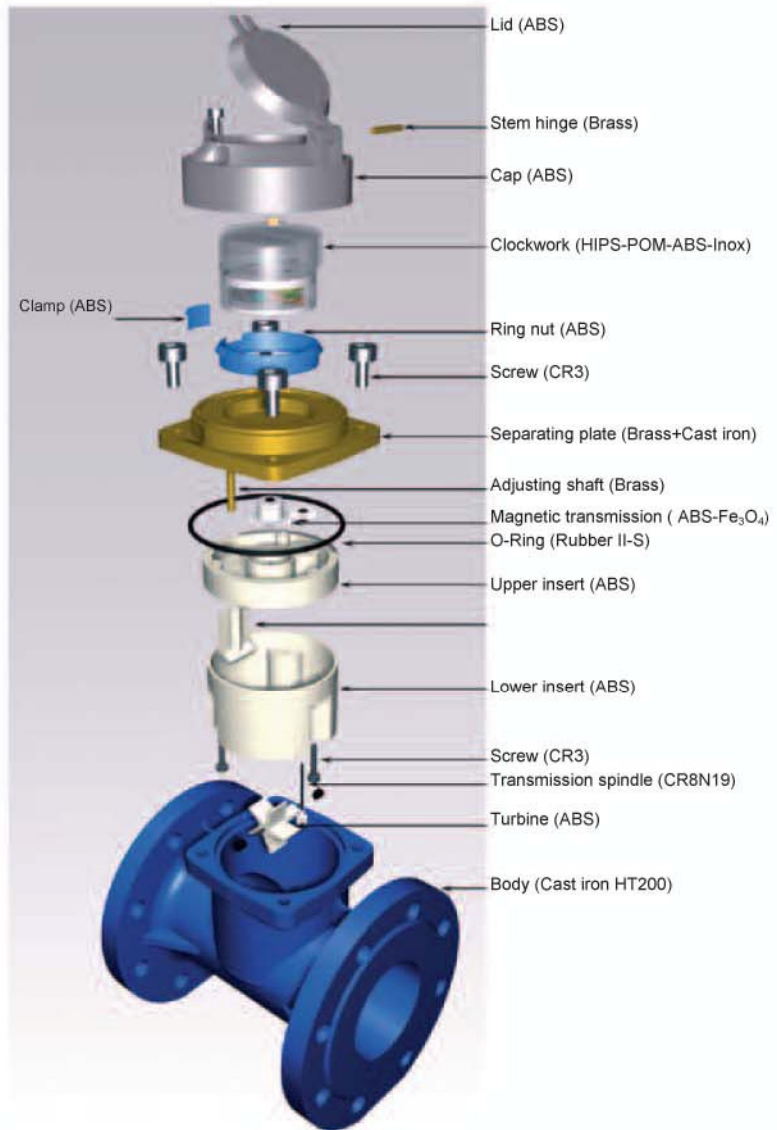

Delta-Sj-Sdc

Irrigation impeller
water meter - dry dial

WaterTech

This model is available in the following versions:

- **Delta P** (Standard) *clockwork and head both in plastic*
- **Delta C** *"Copper Can" clockwork and plastic head*
- **Delta P+M** *plastic clockwork and metal head*
- **Delta C+M** *"Copper Can" clockwork and metal head*

Irrigation impeller water meter - dry dial

DELTA-SJ-SDC can work in presence of high flowrates causing negligible head-loss.
 The dial plate and the straight reading type totalizer are located in a sealed, dry, under vacuum housing. The water meter DELTA-SG-SDC is pre-equipped for application of a pulse emitter reed switch type. The magnetic type movement transmission is protected against external magnetic fields by a suitable iron screen.
 Easy maintenance is assured by the interchangeable mechanism construction.
 It can be installed on horizontal or vertical pipes.

TECHNICAL DATA AND DIMENSIONS

GAUGE	mm	50	65	80	100	125	150	200	250	300
	inches	2"	2.1/2"	3"	4"	5"	6"	8"	10"	12"
Qmax	m ³ /h	70	100	150	250	350	500	900	1200	1600
Qn	m ³ /h	35	50	75	125	175	250	450	600	800
Qt	m ³ /h	10,5	15	22,5	37,5	52,5	75	135	180	240
Qmin	m ³ /h	2,8	4	6	10	14	20	36	48	64
PN	bar	16	16	16	16	16	16	16	16	16
Pressure drop (at Qmax)	bar	<0,1	<0,1	<0,1	<0,1	<0,1	<0,1	<0,1	<0,1	<0,1
Minimum reading	lt	5	5	5	5	5	5	5	50	50
Maximum reading	m ³	10 ⁷	10 ⁷	10 ⁷	10 ⁷	10 ⁷	10 ⁷	10 ⁷	10 ⁸	10 ⁸
Weight	Kg	10,50	12,00	13,00	17,50	21,50	33,00	47,00	70,00	85,00
L	mm	200	200	225	250	250	300	350	450	500
H	mm	160	175	196	215	245	280	330	395	450