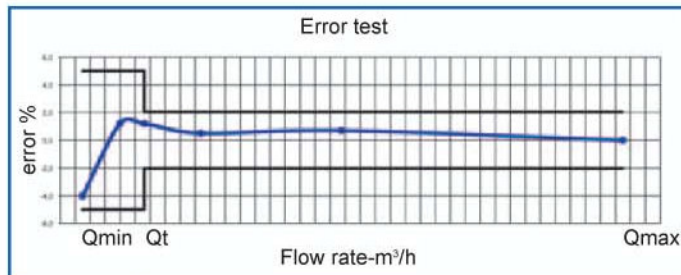

The content of this datasheet is intended to give general information on the product only and we reserve the right to make alterations without prior notification