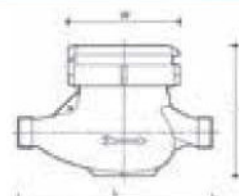

The GAMMA model is a volumetric water meter: the total measured volume of water corresponds to the total water volumes that pass through the measuring chamber.

THE MODELS GAMMA RP SDC and GAMMA RP LFC OFFER THE FOLLOWING ADVANTAGES:

- Easy reading on numbered rolls protected either in a dry dial or in a liquid filled compartment
- Accuracy is not affected by installation conditions before and after the water meter
- Excellent hydraulic performances : certified EEC 75/33 in class C in all positions
- Easy installation on both horizontal and vertical pipes

TECHNICAL DATA AND DIMENSIONS (Class C)

		GAMMA RP SDC	GAMMA RP LFC
GAUGE	mm	15	20
	inches	1/2"	3/4"
Qmax	m³/h	3	5
Qn	m³/h	1,5	2,5
Qt	l/h	22,5	37,5
Qmin	l/h	15	25
PN	bar	16	16
Pressure loss (at Qmax)	bar	<1	<1
Sensitivity	l/h	4	6
Minimum reading	lt	0,05	0,05
Maximum reading	m³	99.999	99.999
Weight (with connections)	Kg	1,50	2,20
Length (L)	mm	110-145	190
		165-170	
Width W	mm	99	99
Height H	mm	107	109