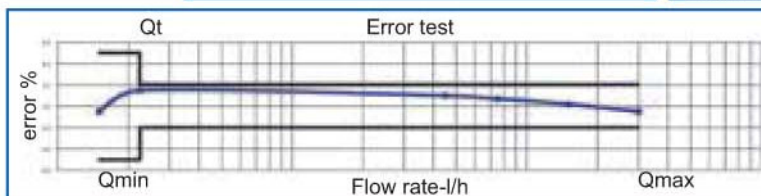

Gamma-Rp-Lfc Gamma-Rp-Sdc

Semi-positive rotary piston type
water meter

WaterTech

GAMMA RP LFC

GAMMA RP SDC

SEMI-POSITIVE ROTARY PISTON TYPE WATER METER DRY DIAL OR WITH LIQUID FILLED COUNTER – CLASS C

Water meter for cold water assuring high accuracy at very low flow rates and high sensitivity.

The GAMMA model is a volumetric water meter: the total measured volume of water corresponds to the total water volumes that pass through the measuring chamber.

THE MODELS GAMMA RP SDC and GAMMA RP LFC OFFER THE FOLLOWING ADVANTAGES:

- Easy reading on numbered rolls protected either in a dry dial or in a liquid filled compartment
- Accuracy is not affected by installation conditions before and after the water meter
- Excellent hydraulic performances : certified EEC 75/33 in class C in all positions
- Easy installation on both horizontal and vertical pipes

TECHNICAL DATA AND DIMENSIONS (Class C)

		GAMMA RP SDC	GAMMA RP LFC
GAUGE	mm	15	20
	inches	1/2"	3/4"
Qmax	m³/h	3	5
Qn	m³/h	1,5	2,5
Qt	l/h	22,5	37,5
Qmin	l/h	15	25
PN	bar	16	16
Pressure loss (at Qmax)	bar	<1	<1
Sensitivity	l/h	4	6
Minimum reading	lt	0,05	0,05
Maximum reading	m³	99.999	99.999
Weight (with connections)	Kg	1,50	2,20
Length (L)	mm	110-145	190
		165-170	
Width W	mm	99	99
Height H	mm	107	109