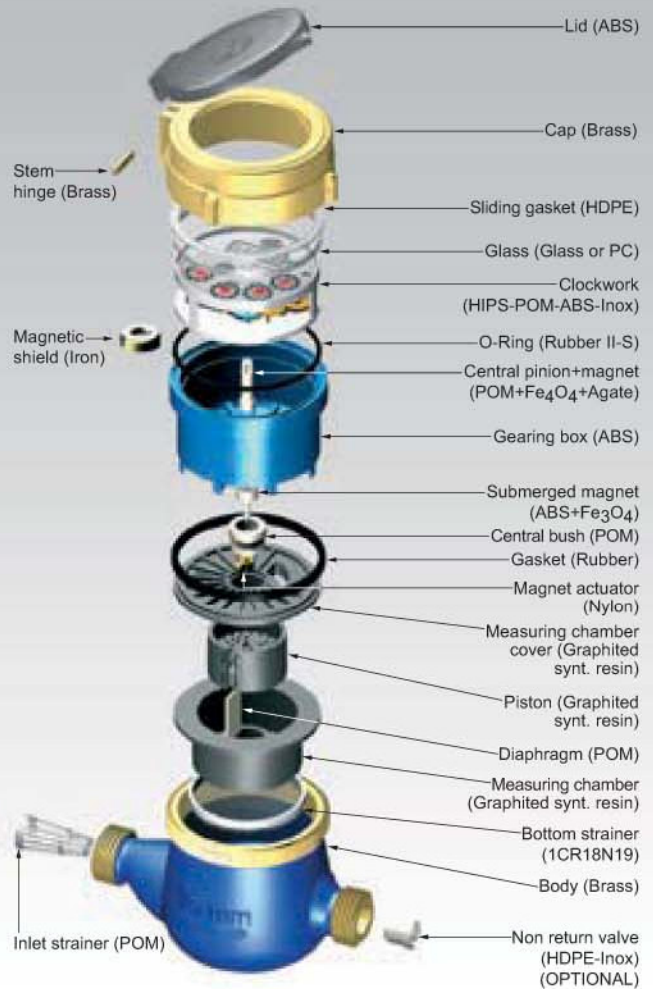

Gamma-Rp-Lfc Gamma-Rp-Sdc

Semi-positive rotary piston type
water meter

WaterTech

GAMMA RP LFC

GAMMA RP SDC

SEMI-POSITIVE ROTARY PISTON TYPE WATER METER DRY DIAL OR WITH LIQUID FILLED COUNTER – CLASS C

Water meter for cold water assuring high accuracy at very low flow rates and high sensitivity.

The GAMMA model is a volumetric water meter: the total measured volume of water corresponds to the total water volumes that pass through the measuring chamber.

THE MODELS GAMMA RP SDC and GAMMA RP LFC OFFER THE FOLLOWING ADVANTAGES:

- Easy reading on numbered rolls protected either in a dry dial or in a liquid filled compartment
- Accuracy is not affected by installation conditions before and after the water meter
- Excellent hydraulic performances : certified EEC 75/33 in class C in all positions
- Easy installation on both horizontal and vertical pipes

TECHNICAL DATA AND DIMENSIONS (Class C)

		GAMMA RP SDC	GAMMA RP LFC
GAUGE	mm	15	20
	inches	1/2"	3/4"
Qmax	m³/h	3	5
Qn	m³/h	1,5	2,5
Qt	l/h	22,5	37,5
Qmin	l/h	15	25
PN	bar	16	16
Pressure loss (at Qmax)	bar	<1	<1
Sensitivity	l/h	4	6
Minimum reading	lt	0,05	0,05
Maximum reading	m³	99.999	99.999
Weight (with connections)	Kg	1,50	2,20
Length (L)	mm	110-145	190
		165-170	
Width W	mm	99	99
Height H	mm	107	109