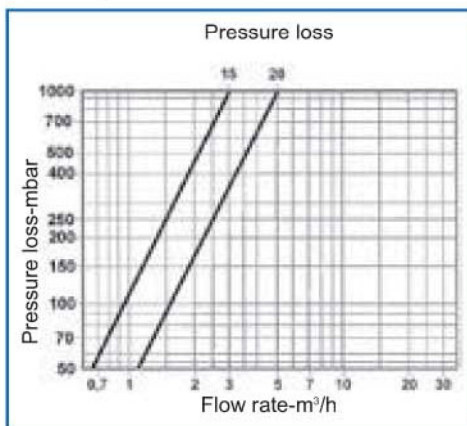

Gamma-Rp-Lfc Gamma-Rp-Sdc

Semi-positive rotary piston type
water meter

WaterTech

GAMMA RP LFC

GAMMA RP SDC

SEMI-POSITIVE ROTARY PISTON TYPE WATER METER DRY DIAL OR WITH LIQUID FILLED COUNTER – CLASS C

Water meter for cold water assuring high accuracy at very low flow rates and high sensitivity.

The GAMMA model is a volumetric water meter: the total measured volume of water corresponds to the total water volumes that pass through the measuring chamber.

THE MODELS GAMMA RP SDC and GAMMA RP LFC OFFER THE FOLLOWING ADVANTAGES:

- Easy reading on numbered rolls protected either in a dry dial or in a liquid filled compartment
- Accuracy is not affected by installation conditions before and after the water meter
- Excellent hydraulic performances : certified EEC 75/33 in class C in all positions
- Easy installation on both horizontal and vertical pipes

TECHNICAL DATA AND DIMENSIONS (Class C)

		GAMMA RP SDC	GAMMA RP LFC
GAUGE	mm	15	20
	inches	1/2"	3/4"
Qmax	m³/h	3	5
Qn	m³/h	1,5	2,5
Qt	l/h	22,5	37,5
Qmin	l/h	15	25
PN	bar	16	16
Pressure loss (at Qmax)	bar	<1	<1
Sensitivity	l/h	4	6
Minimum reading	lt	0,05	0,05
Maximum reading	m³	99.999	99.999
Weight (with connections)	Kg	1,50	2,20
Length (L)	mm	110-145	190
		165-170	
Width W	mm	99	99
Height H	mm	107	109